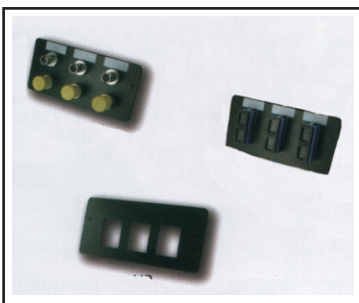

Ordering Information:

Part No:
XP-PP-FO-24 RM
XP-PP-FO-12 RM
XP-PP-FO-6 WM

Description:

XPCable Fiber optic 24 Port RM ST/SC Patch Panel
Xpcable Fiber optic 12 Port RM ST/SC Patch Panel
Xpcable Fiber optic 6 Port WM ST/SC Panel

ELECTRONICS CO., LTD.

www.xpcable.com