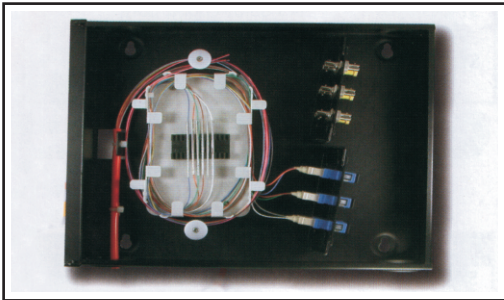

Ordering Information:

Part No:
XP-PP-FO-24 RM
XP-PP-FO-12 RM
XP-PP-FO-6 WM

Description:

XPCable Fiber optic 24 Port RM ST/SC Patch Panel
Xpcable Fiber optic 12 Port RM ST/SC Patch Panel
Xpcable Fiber optic 6 Port WM ST/SC Panel

ELECTRONICS CO., LTD.

www.xpcable.com