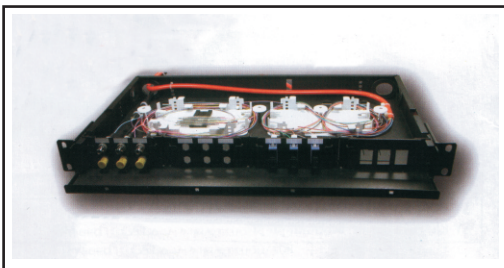

Ordering Information:

Part No:
XP-PP-FO-24 RM
XP-PP-FO-12 RM
XP-PP-FO-6 WM

Description:

XPCable Fiber optic 24 Port RM ST/SC Patch Panel
Xpcable Fiber optic 12 Port RM ST/SC Patch Panel
Xpcable Fiber optic 6 Port WM ST/SC Panel

ELECTRONICS CO., LTD.

www.xpcable.com